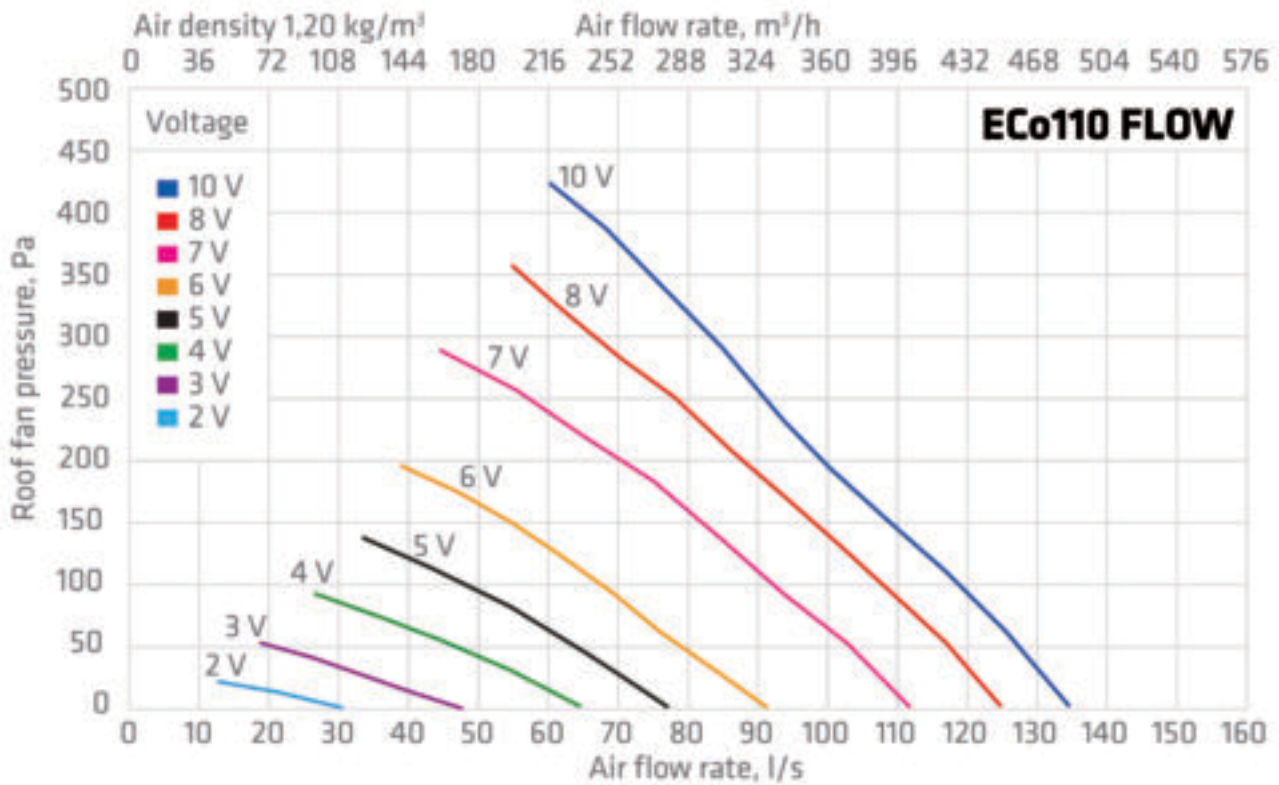

ECO110S FLOW

Vilpe Oy Ab

Kauppatie 9, FI-65610 Mustasaari
Telephone +358 20 123 3200

23.07.2020

Sales & Technical Support | FI +358 20 123 3233 | EN +358 20 123 3222 | RU +358 20 123 3290 | SE +46 70 511 2020 | PL +48 71 740 2623
myynti@sktuote.fi | sales@sktuote.fi

FI: Pidätämme oikeuden muutoksiin ilman ennakkoilmoitusta.
SE: Vi reserverar oss för eventuella ändringar och fel i produktinformationen.
EN: We reserve the right to change these terms and conditions at any time.

RU: Мы оставляем за собой право на внесение изменений без предварительного уведомления.
PL: Zachowujemy prawo do zmian bez wcześniejszej informacji.
DE: Technische Änderungen behalten wir uns ohne vorherige Ankündigung vor.